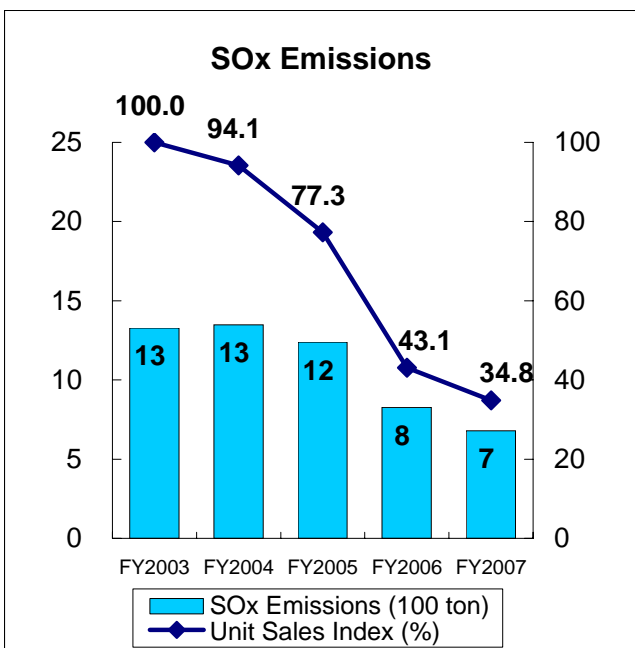

Environmental Performance Report (Shin-Etsu Chemical Co., Ltd.)